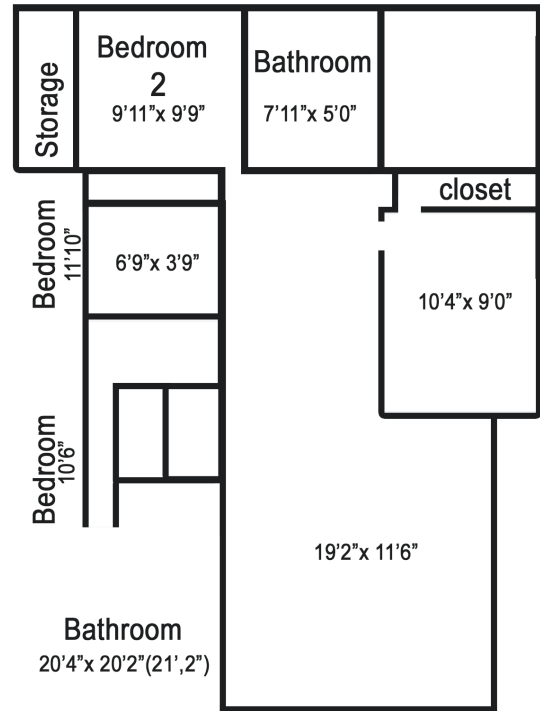

THE DAWSON

About The Property

Welcome home to a country cottage with classic styling and a modern floor plan. Families will love the combined great room with a continuous vaulted ceiling running the depth of the home. The comfortable master suite occupies one entire side of the home, for a quiet retreat. Two additional bedrooms share a full bath on the second floor.

- > New Construction
- > 3 Bedrooms, 2.5 Bathrooms
- > Vaulted Ceilings
- > Fireplace
- > Two Story Foyer
- > Two Car Garage

Square Footage

Total	1743
First Floor	1026
Second Floor	717

Dimensions

Width	41'-4'
Depth	42'-0'

Square footage may vary based upon lot size.

SITE MAP

THE DAWSON